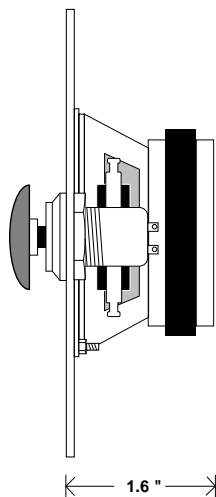

TYPICAL  
IC-29  
HOOK-UP

SPKR -  
SPKR +

BLK  
RED

45 ohm  
SPEAKER

COM  
CALL  
OR TALK,  
SHUTOFF

BLK  
WH

- 2 Gang Stainless Steel Plate ~ 12 gauge
- Red Mushroom Push Button (Momentary)
- Water Resistant Speaker ~ 2.25"
- ~ Frequency response ~ 400 - 12K
- ~ Sensitivity ~ 89 dB
- ~ Max SPL Output ~ 90dB
- ~ 45 ohm impedance