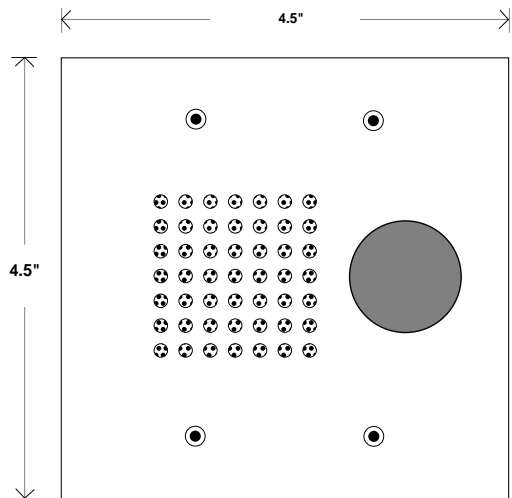

TYPICAL  
IC-29  
HOOK-UP

SPKR -  
SPKR +

BLK  
RED

45 ohm  
SPEAKER

COM  
CALL  
OR TALK,  
SHUTOFF

BLK  
WH

- 2 Gang Stainless Steel Plate ~ 12 gauge
- Red Mushroom Push Button (Momentary)
- Water Resistant Speaker ~ 2.25"
- ~ Frequency response ~ 400 - 12K
- ~ Sensitivity ~ 89 dB
- ~ Max SPL Output ~ 90dB
- ~ 45 ohm impedance