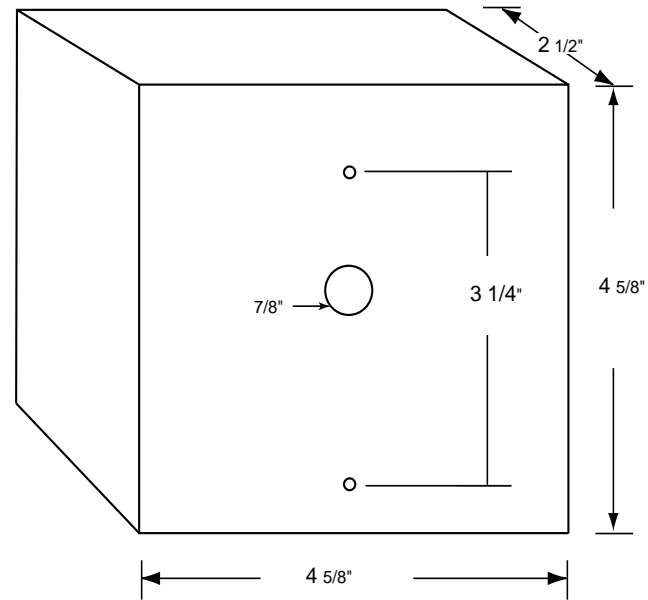

FRONT VIEW

REAR VIEW

BB-302 is a standard 2 gang surface mount back box. It is made of 20-gauge CRS with a white powder epoxy finish. There are 5 conduit knockouts, rear, top, bottom and both sides

BB-302 Two Gang Surface Mount Backbox			
 COMMUNICATIONS COMPANY inc. 9181 CHESAPEAKE DR SAN DIEGO, CA 92123 Ph (858)560-4162 Fax (858)560-1923	Drawn	MSJ	Date
	Checked	MSJ	Eng.
		12/16/92	
		DCJ	
		NO: 651-AD-1117	